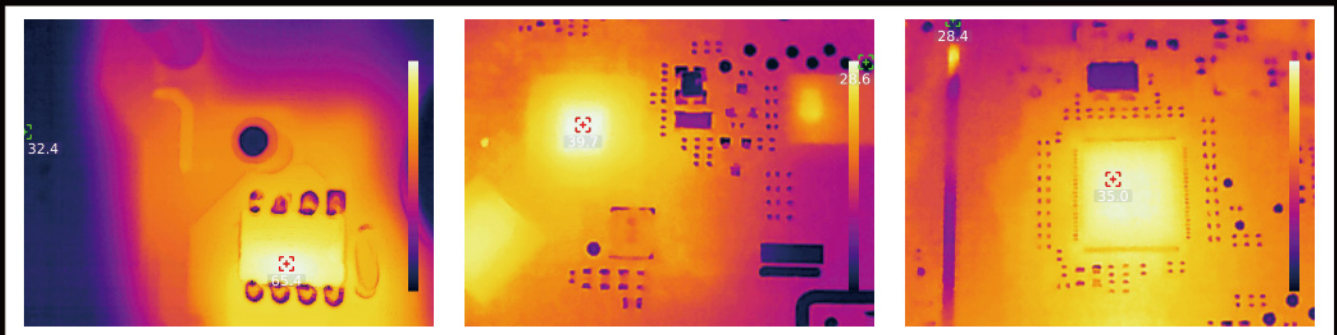

UNI-T®

Uni-Trend Your Testing Specialist!
www.uni-trend.com

UT-Z003 Macro Lens

Scope of application
UTi730E/UTi720E/UTi730V/UTi720V